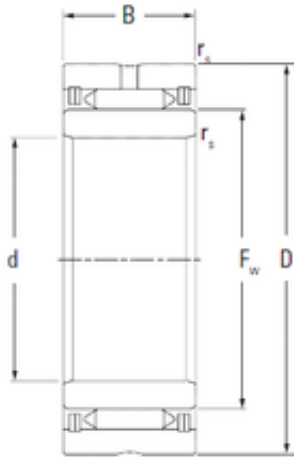

### KOYO NA1055 needle roller bearings

Bearing No. NA1055

Size	55x85x20 mm
Bore Diameter	55 mm
Outer Diameter	85 mm
Width	20 mm
d	55 mm
Fw	68,8 mm
D	85 mm
B	20 mm
r5 min.	0,85 mm
Weight	0,258 Kg
Basic dynamic load rating (C)	35,5 kN
Basic static load rating (C0)	80 kN
(Grease) Lubrication Speed	3600 r/min

NA1055 Bearing 2D drawings and 3D CAD models