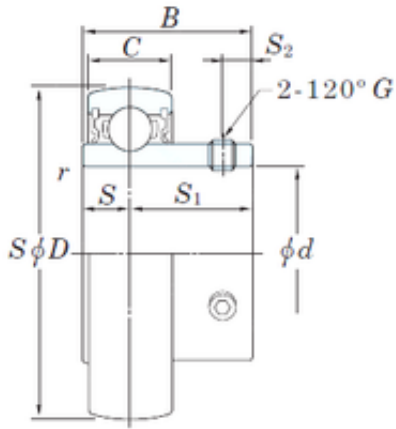

RAD Power Machinery Co., Ltd.

KOYO SU000S6 deep groove ball bearings

Bearing No. SU000S6

Size	10x26x15 mm
Bore Diameter	10 mm
Outer Diameter	26 mm
Width	15 mm
d	10 mm
D	26 mm
B	15 mm
C	8 mm
S1	10 mm
r min.	0,3 mm
S	5 mm
S2	3 mm
Thread (G)	M3 × 0,35
Weight	0,024 Kg
Basic dynamic load rating (C)	3,9 kN
Basic static load rating (C0)	1,55 kN
Material	corrosion resistant

SU000S6 Bearing 2D drawings and 3D CAD models