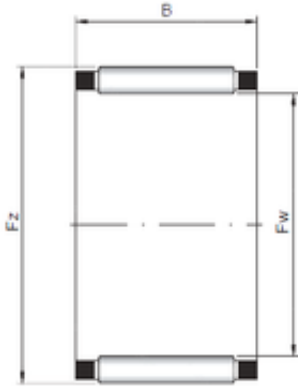

RAD Power Machinery Co., Ltd.

ISO K42x47x25 needle roller bearings

Bearing No. K42x47x25

Size	42x47x25 mm
Bore Diameter	42 mm
Outer Diameter	47 mm
Width	25 mm
Fw	42 mm
Ew	47 mm
B	25 mm

K42x47x25 Bearing 2D drawings and 3D CAD models