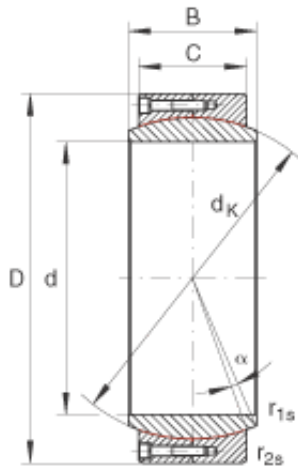

RAD Power Machinery Co., Ltd.

INA GE1000-DW plain bearings

Bearing No. GE1000-DW

Size	1000x1320x438 mm
Bore Diameter	1000 mm
Outer Diameter	1320 mm
Width	438 mm
C	370 mm
$D_{a \min}$	1105 mm
$d_{a \max}$	1074,1 mm
d_K	1160 mm
$r_{1s \min}$	4 mm
$r_{2s \min}$	7,5 mm
alf (°)	3,5
Weight (kg)	1755
C_r (N)	128760000
C_{0r} (N)	214600000

GE1000-DW Bearing 2D drawings and 3D CAD models