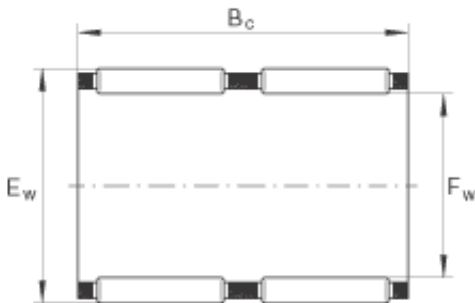

RAD Power Machinery Co., Ltd.

INA K60X68X30-ZW needle roller bearings

Bearing No. K60X68X30-ZW

K60X68X30-ZW Bearing 2D drawings and 3D CAD models

Size	60x68x30 mm
Bore Diameter	60 mm
Outer Diameter	68 mm
Width	30 mm
F_w	60 mm
E_w	68 mm
B_c	30 mm
m	129 g / Weight
C_r	44500 N / Dynamic load rating (radial)
C_{or}	88000 N / Static load rating (radial)
C_{ur}	11300 N / Fatigue limit load, radial
n_G	7700 1/min / Limiting speed
n_B	4950 1/min / Reference speed
Category	Bearings
Inventory	0.0
Manufacturer Name	SCHAEFFLER GROUP
Minimum Buy Quantity	N/A
Weight / Kilogram	0.129
Product Group	B04144